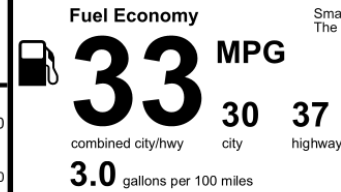

AUDIO & INFOTAINMENT

NissanConnect®
NissanConnect® Services powered by SiriusXM®+
Apple CarPlay®+
Android Auto™+
SiriusXM®+
8" Color Touch-screen Display
Wi-Fi Hotspot+

EXTERIOR

18" Alloy Wheels
Intelligent Auto Headlights
LED Low and High Beam Headlights
LED Daytime Running Lights
LED Tail Lamps
Dual Power Heated Outside Mirrors

+For more information, see dealer, owner's manual, or www.NissanUSA.com/connect/legal
++Optional Equipment Replaces Standard Where Applicable
+++Federal/State/Local laws may apply. Review before using

Manufacturer's Suggested Retail Base Price:	$30,540.00
Options Included by Manufacturer	
SV Premium Package	2,100.00
Power Panoramic Moonroof	
Roof Rails	
PrimaTex™ Leatherette Seats	
Heated Front Seats	
Heated Leather-wrapped Steering Wheel	
2nd-row Door Sunshades	
Rear Personal Lights	
Splash Guards (Set of 4-Black)	250.00
Chrome Rear Bumper Protector	180.00
USB Charging Cable Set	90.00
Floor Mats, 1-piece Cargo Area Protector, Seatback Protector and First Aid Kit	445.00
Frameless Rearview Mirror with Universal Remote	400.00

DESTINATION CHARGES	1,390.00
Total*	$35,395.00

EPA DOT Fuel Economy and Environment Gasoline Vehicle

Small SUVs range from 14 to 123 MPG. The best vehicle rates 140 MPGe.

You save $1,500
in fuel costs over 5 years compared to the average new vehicle.

Annual fuel cost $1,650